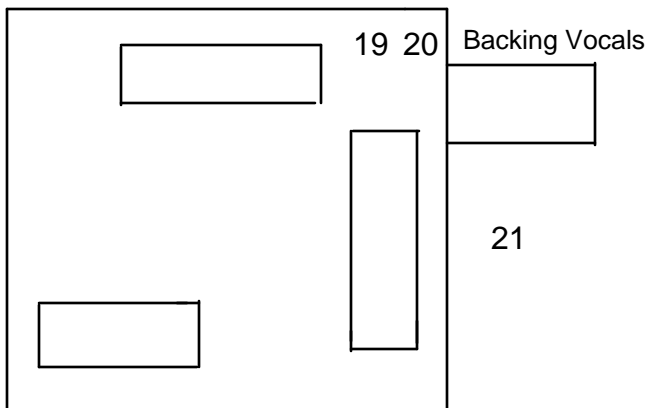

Keyboard Riser