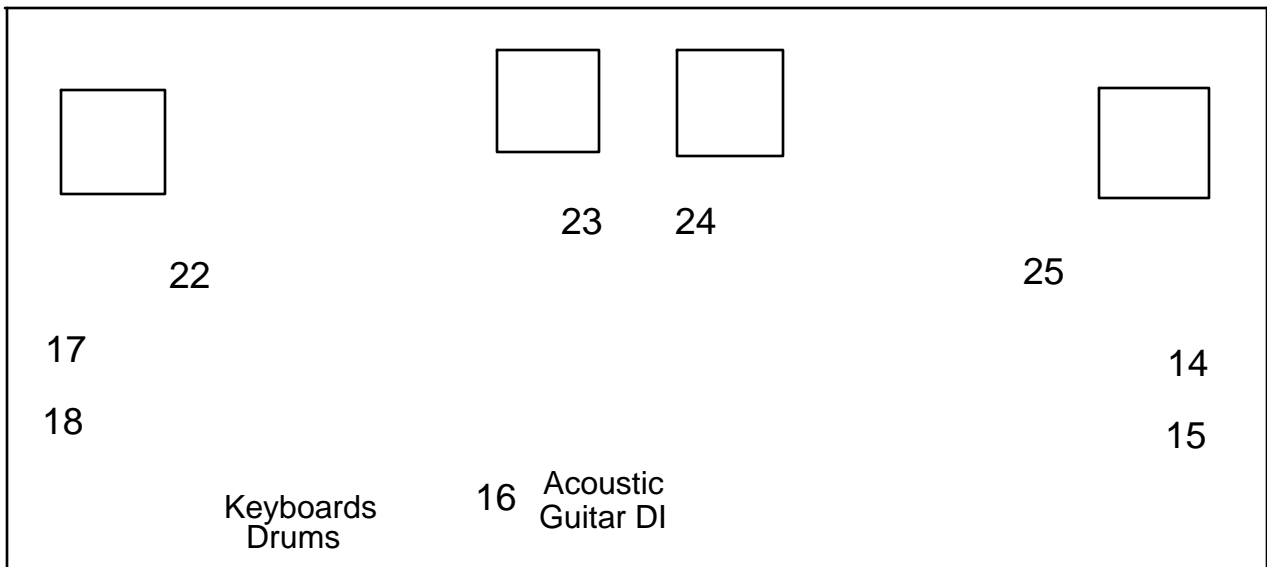

Secret World

Stage Setup

KEY

Numbers refer to Input Channels

DI

Mic

Monitor

Stage
FRONT